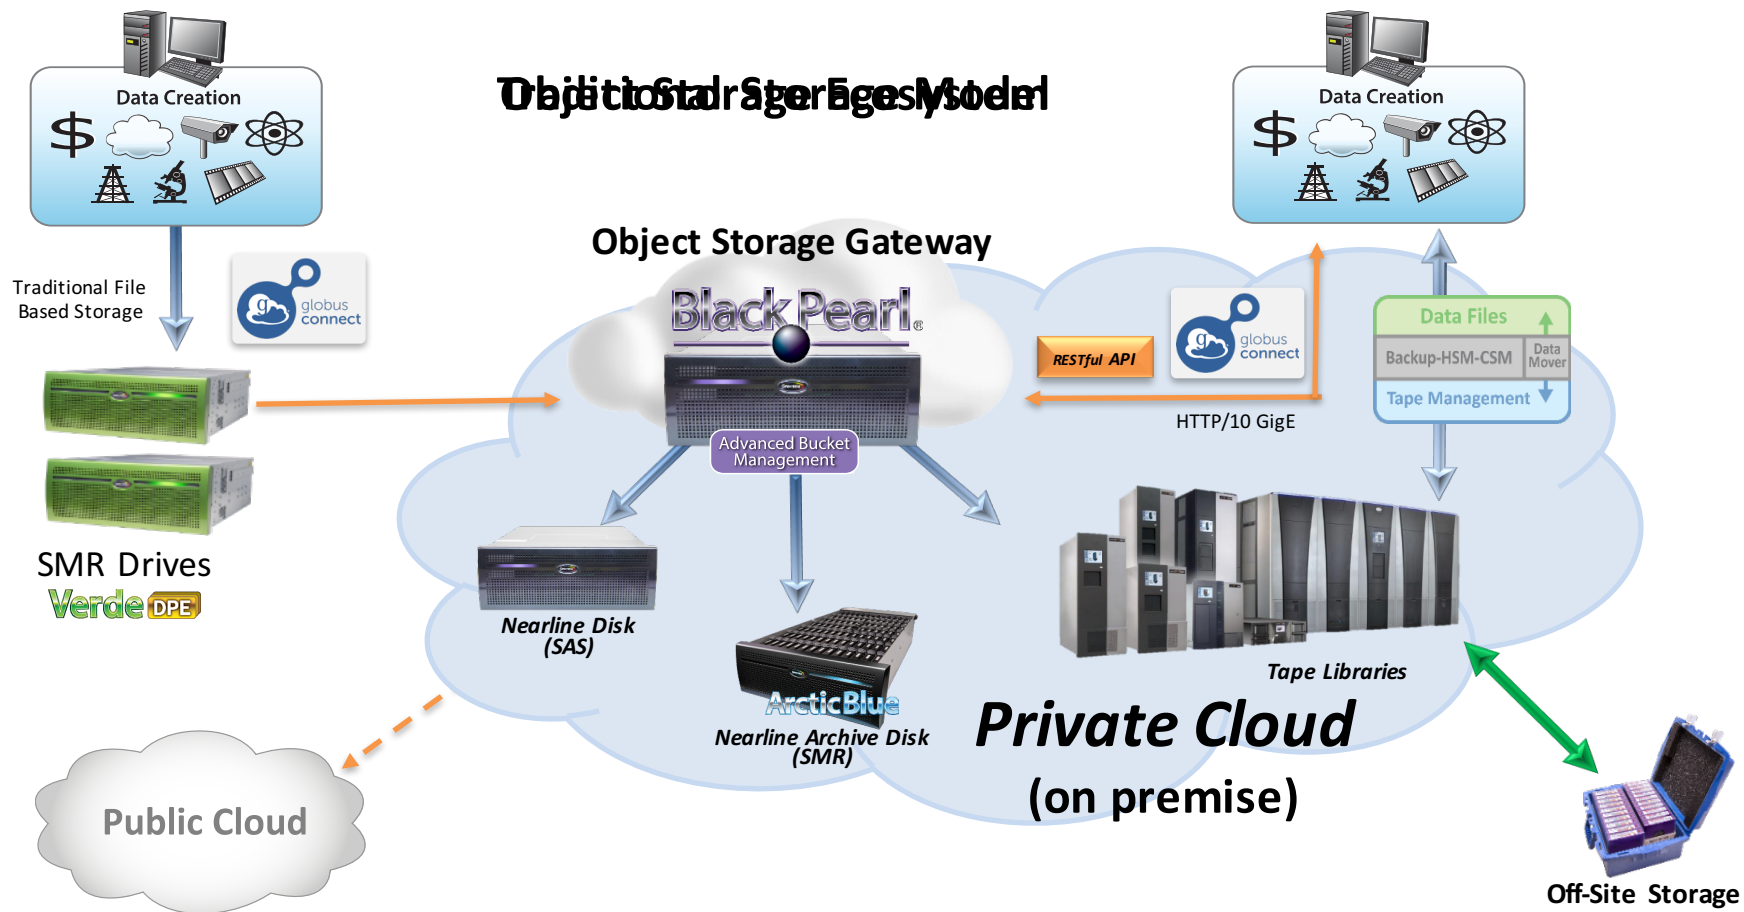

Electromagnetic Pulse (EMP)

IT infrastructure can be destroyed by short, sharp pulses high in voltage but low in energy

Intentional Electromagnetic Interference (IEMI)

“With the proliferation of cloud computing, more data is being placed in fewer baskets, and that reliance on failover sites has reduced physical security”

* Stats vary for SSD based on model

**Bit error rate – unrecoverable data error

DEEP STORAGE EXPERTS

Traditional Functions of Storage Cloud

- Using the Cloud to improve process
 - Transcoding
 - Distribution / Convenience Copy
- Using the Cloud for long-term storage
 - Diversity of Geography
 - Disaster Recovery

Amazon Glacier Storage

Private system paid for after:

- 10 months
- 1.5 years
- 2.5 years

Achieving a Diversified Storage Platform

***Genetic Diversity serves as a way for
populations to adapt to changing
environments***